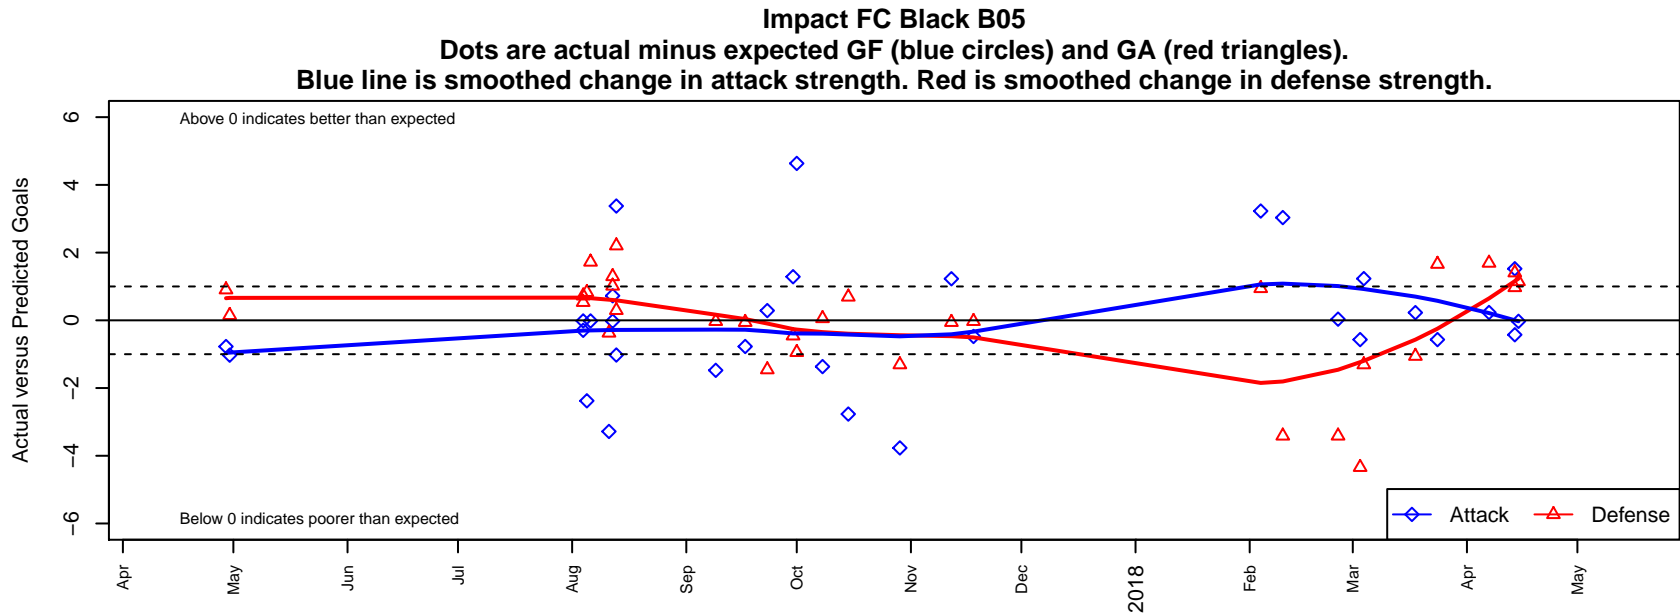

Impact FC Black B05

Cascade SC

Renton, WA

B05 total strength=1024

attack=3.63 defense=1.3

fall league = PSPL WSPL 1 U13

spr league = Spr PSPL - '05 Super 1 - West U

alt names used:

2017 REDAPT Cup Silver U13

2017 PSPL WSPL 1 U13

2017 Spr PSPL - '05 Super 1 - West U13

2017 WA Cup U13 Gold U13

**attack and defense variance (black dot)
relative to other teams
and top 10 in region**

**attack and defense rating
relative to others at age
and all opponents in last 13 months**