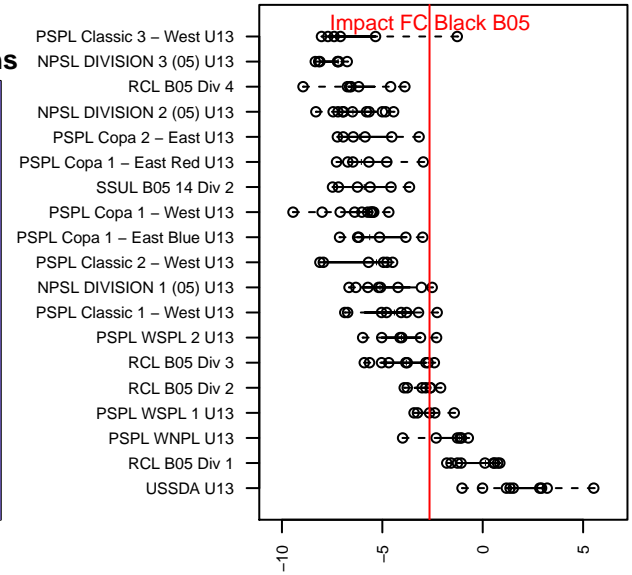

Performance relative to 13 month average

Performance relative to 13 month average

date	home		away		venue	pred.home	pred.away
18-04-15	Impact FC Black B05	2	NPSA Titans Navy B05	1	2017 WA Cup U13 Gold U13	2.03	2.15
18-04-14	Seattle Celtic Green B05	2	Impact FC Black B05	3	2017 WA Cup U13 Gold U13	2.97	1.48
18-04-14	Tynecastle FC B05	2	Impact FC Black B05	1	2017 WA Cup U13 Gold U13	3.41	1.43
18-04-07	Kent City Red B05	1	Impact FC Black B05	4	2017 Spr PSPL – '05 Super 1 – West U13	2.69	3.77
18-03-24	Impact FC Black B05	1	Eclipse FC Eclipse B05	3	2017 Spr PSPL – '05 Super 1 – West U13	1.57	4.66
18-03-18	ISC Gunners A B05	3	Impact FC Black B05	2	2017 Spr PSPL – '05 Super 1 – West U13	1.94	1.77
18-03-04	Impact FC Black B05	5	Kent City Red B05	4	2017 Spr PSPL – '05 Super 1 – West U13	3.77	2.69
18-03-03	Eclipse FC Eclipse B05	9	Impact FC Black B05	1	2017 Spr PSPL – '05 Super 1 – West U13	4.66	1.57
18-02-25	Eclipse FC Aguilitos del America B05	6	Impact FC Black B05	4	2017 Spr PSPL – '05 Super 1 – West U13	2.59	3.97
18-02-10	Impact FC Black B05	7	Eclipse FC Aguilitos del America B05	6	2017 Spr PSPL – '05 Super 1 – West U13	3.97	2.59
18-02-04	Impact FC Black B05	5	ISC Gunners A B05	1	2017 Spr PSPL – '05 Super 1 – West U13	1.77	1.94
17-11-18	Impact FC Black B05	1	Seattle Celtic Green B05	3	2017 PSPL WSPL 1 U13	1.48	2.97
17-11-12	Impact FC Black B05	3	ISC Gunners A B05	2	2017 PSPL WSPL 1 U13	1.77	1.94
17-10-29	Impact FC Black B05	0	Kent City Red B05	4	2017 PSPL WSPL 1 U13	3.77	2.69
17-10-15	Kent City Red B05	2	Impact FC Black B05	1	2017 PSPL WSPL 1 U13	2.69	3.77
17-10-08	Impact FC Black B05	3	FC Spokane Cooper B05	2	2017 PSPL WSPL 1 U13	4.37	2.06
17-10-01	FC Spokane Cooper B05	3	Impact FC Black B05	9	2017 PSPL WSPL 1 U13	2.06	4.37
17-09-30	Sting SC Timbers Red B05	3	Impact FC Black B05	3	2017 PSPL WSPL 1 U13	2.54	1.71
17-09-23	Impact FC Black B05	2	Sting SC Timbers Red B05	4	2017 PSPL WSPL 1 U13	1.71	2.54
17-09-17	ISC Gunners A B05	2	Impact FC Black B05	1	2017 PSPL WSPL 1 U13	1.94	1.77
17-09-09	Seattle Celtic Green B05	3	Impact FC Black B05	0	2017 PSPL WSPL 1 U13	2.97	1.48
17-08-13	Impact FC Black B05	7	Crossfire Premier C B05	0	2017 REDAPT Cup Silver U13	3.62	2.20
17-08-13	Impact FC Black B05	2	Snohomish United Red B05	1	2017 REDAPT Cup Silver U13	3.02	1.30
17-08-12	Impact FC Black B05	5	MVP Rapids Navy B05	0	2017 REDAPT Cup Silver U13	4.27	1.02
17-08-12	Impact FC Black B05	3	Snohomish United Red B05	0	2017 REDAPT Cup Silver U13	3.02	1.30
17-08-11	Impact FC Black B05	9	Crossfire Premier E B05	1	2017 REDAPT Cup Silver U13	12.28	0.63
17-08-06	New Millenium FC Furia Azul B05	1	Impact FC Black B05	2	2017 WA Rush Cup BU13 Silver	2.72	2.02
17-08-05	WA Rush B05	0	Impact FC Black B05	2	2017 WA Rush Cup BU13 Silver	0.83	4.38