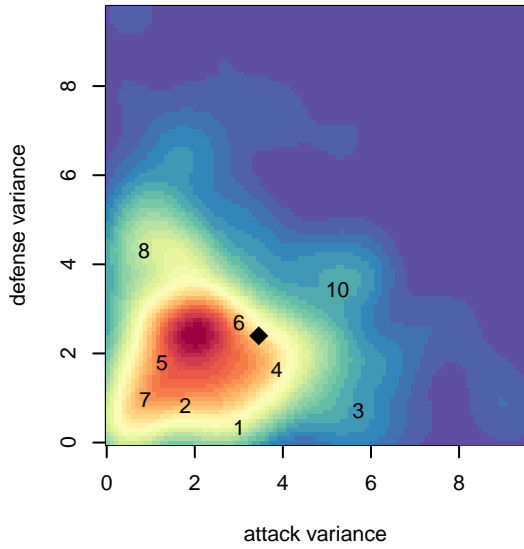

2017 REDAPT Cup Silver U13

2017 PSPL WSPL 1 U13

2017 Spr PSPL - '05 Super 1 - West U13

2017 WA Cup U13 Gold U13

**attack and defense variance (black dot)
relative to other teams
and top 10 in region**

**attack and defense rating
relative to others at age
and all opponents in last 13 months**