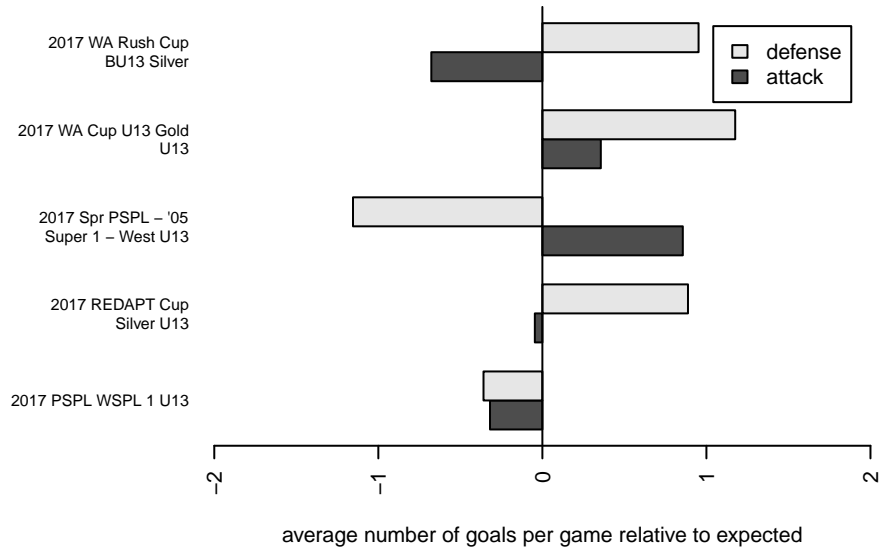

Performance relative to 13 month average