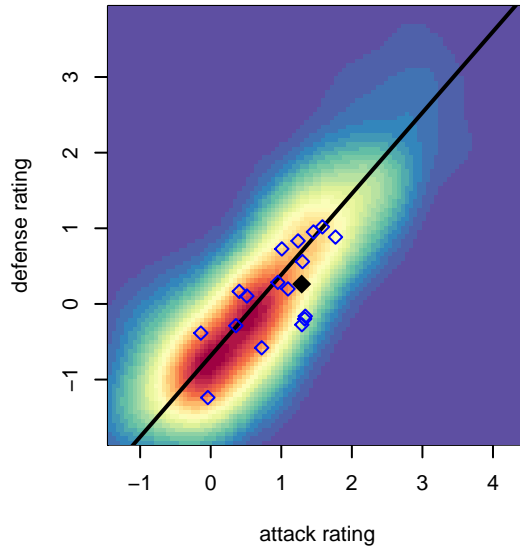

2017 REDAPT Cup Silver U13

2017 PSPL WSPL 1 U13

2017 Spr PSPL - '05 Super 1 - West U13

2017 WA Cup U13 Gold U13

**attack and defense variance (black dot)
relative to other teams
and top 10 in region**

**attack and defense rating
relative to others at age
and all opponents in last 13 months**