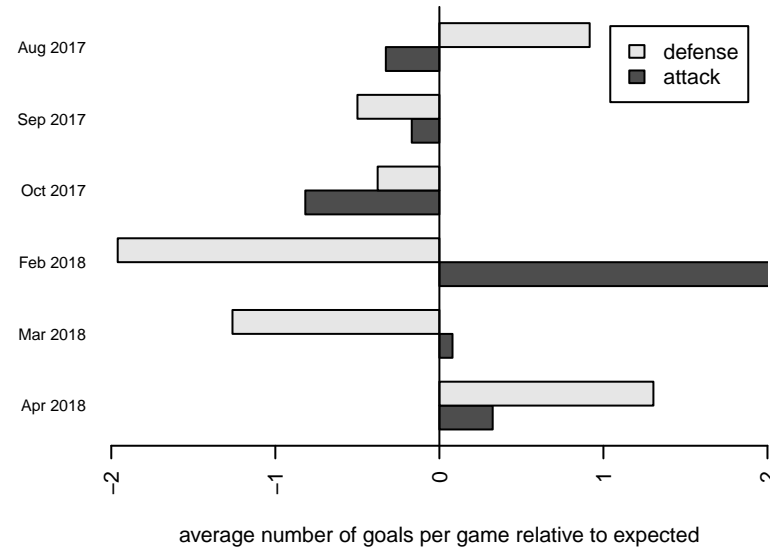

Performance relative to 13 month average